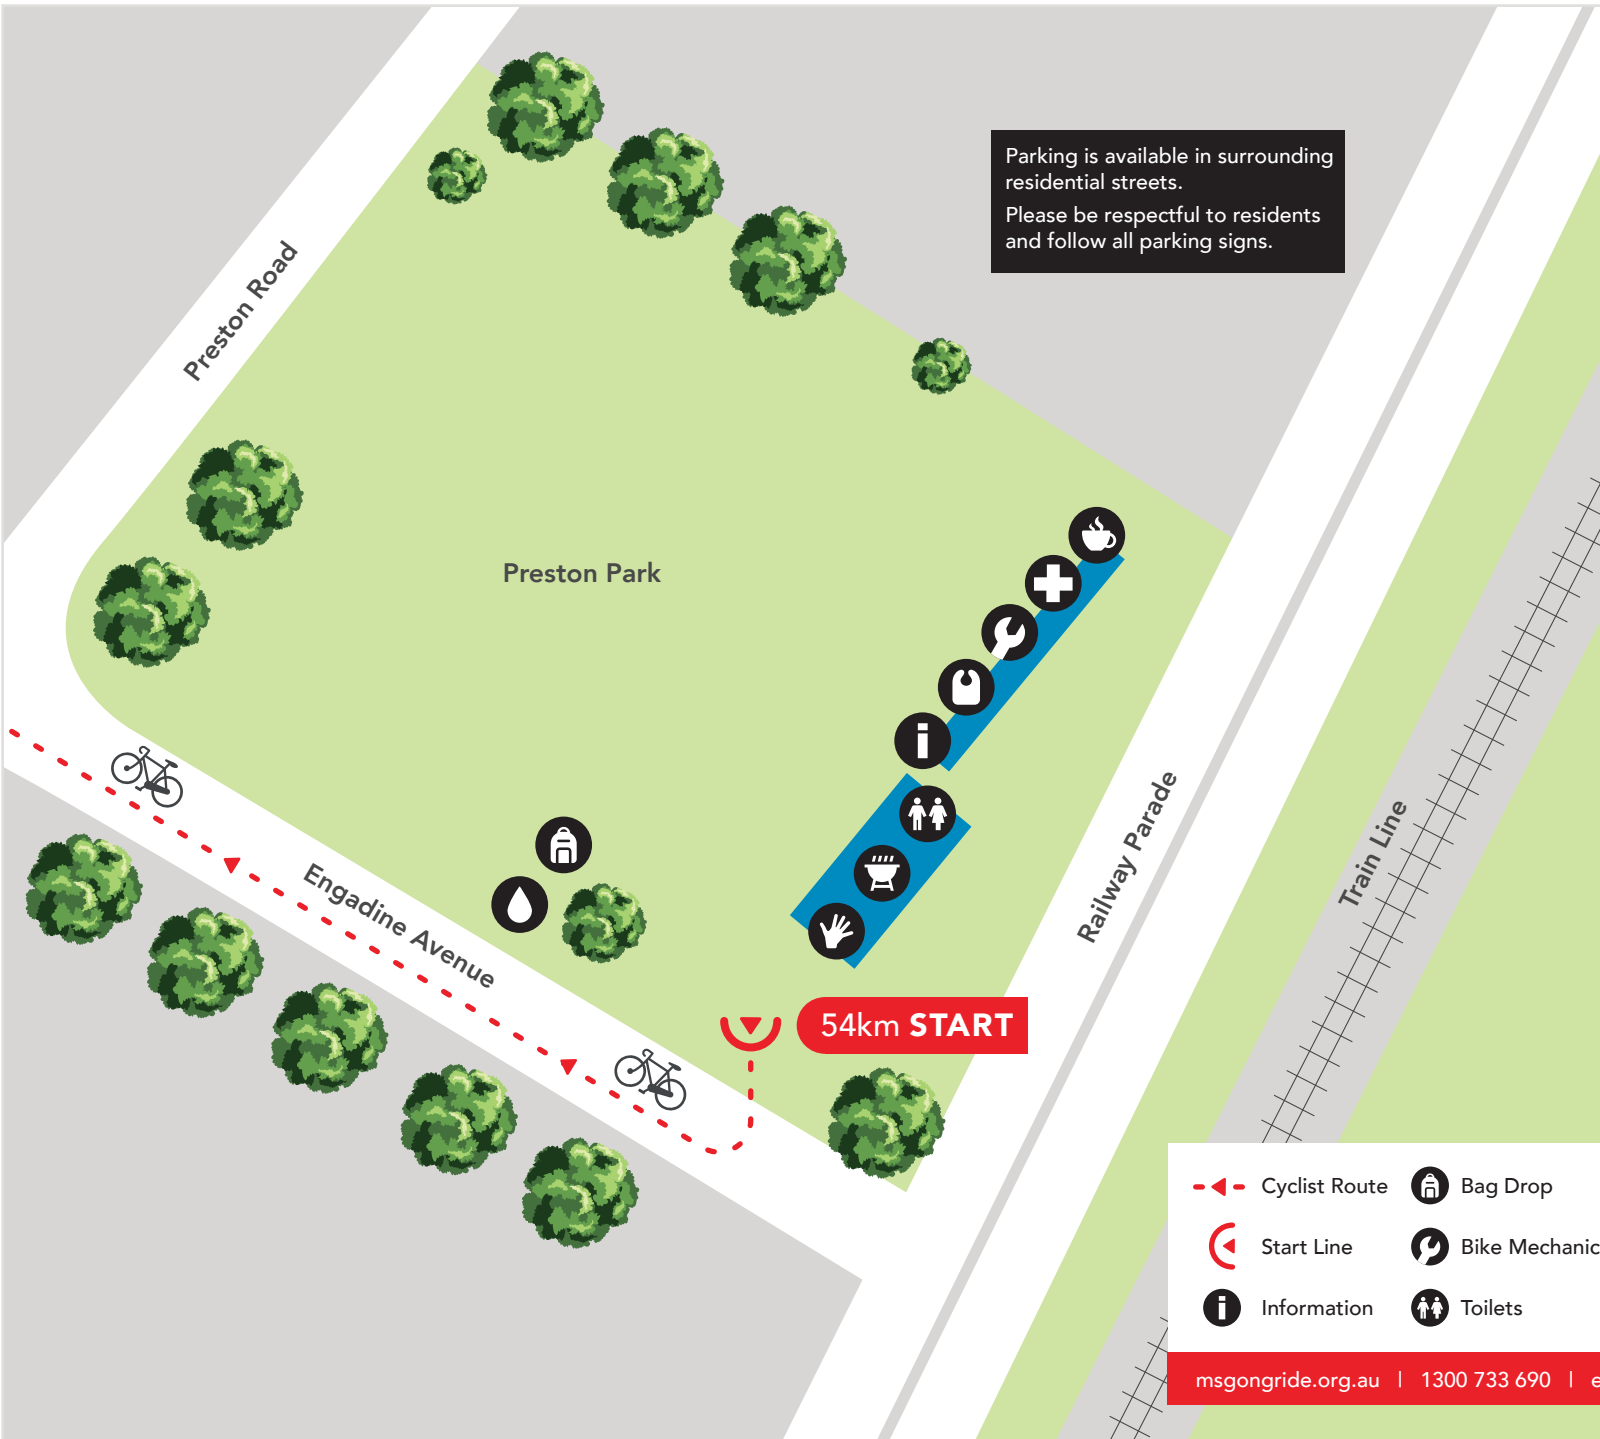

54km Start Site

Preston Park

Cnr Engadine Ave &
Railway Pde, Princes Hwy,
Engadine

Site Open

6:00am - 7:30am

Parking is available in surrounding residential streets.
Please be respectful to residents and follow all parking signs.

- Cyclist Route
- Bag Drop
- BBQ Vendor
- Bib Collection
- Start Line
- Bike Mechanics
- Coffee Vendor
- First Aid
- Information
- Toilets
- Volunteers
- Water