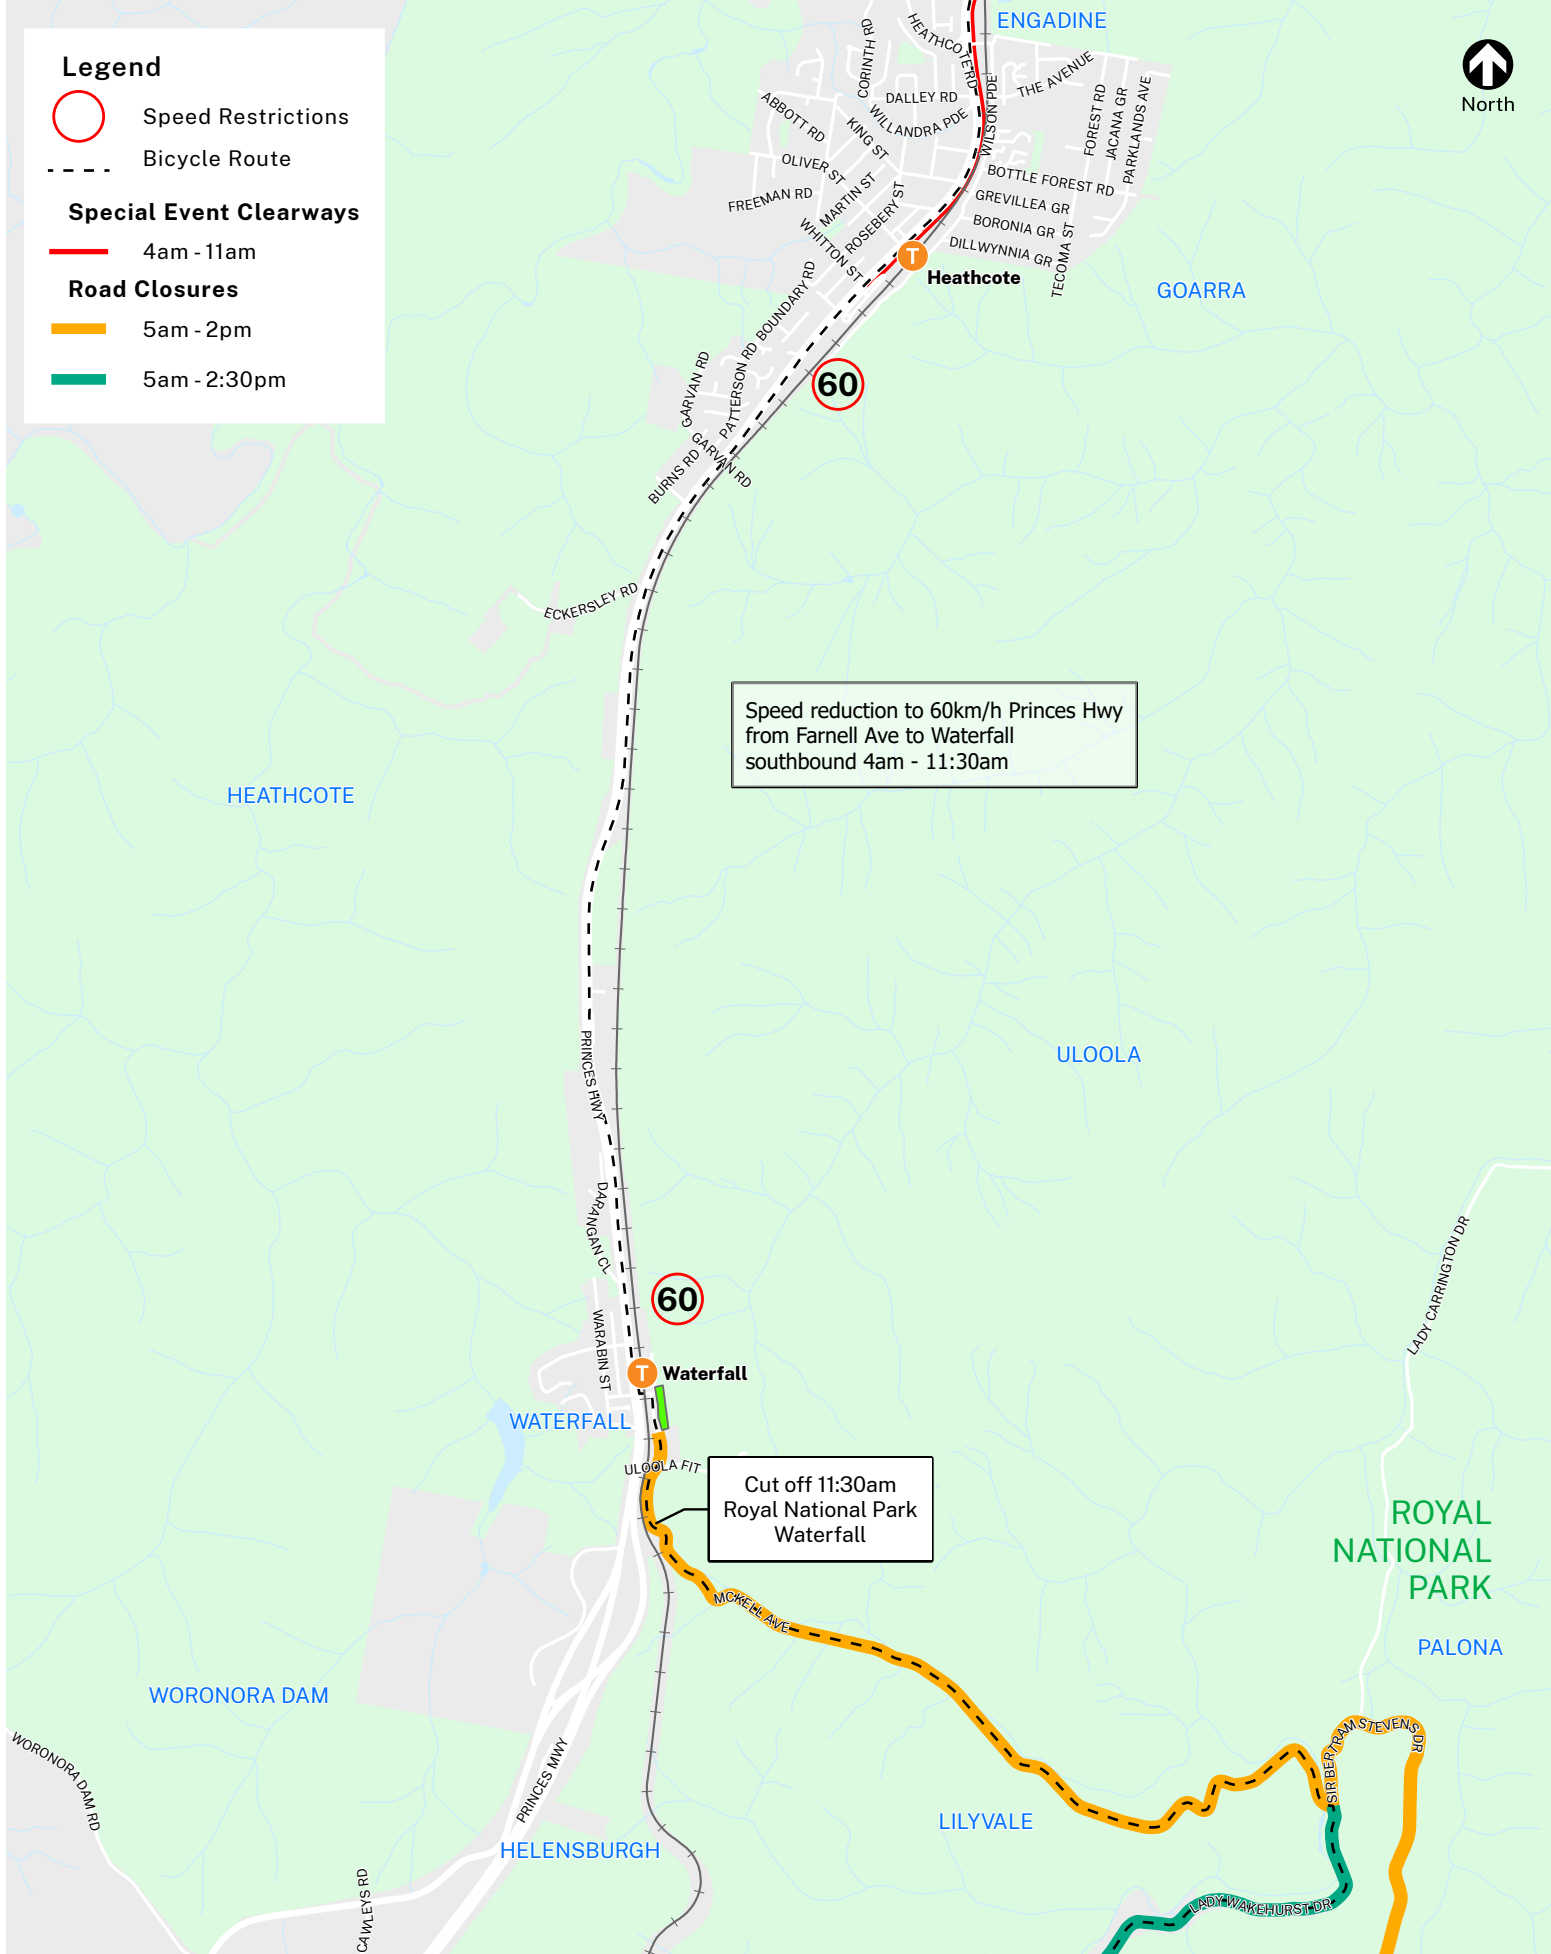

Legend

- Speed Restrictions
- Bicycle Route

Special Event Clearways

- 4am - 11am
- 5am - 2pm
- 5am - 2:30pm

Road Closures

- 5am - 2pm
- 5am - 2:30pm

Speed reduction to 60km/h Princes Hwy from Farnell Ave to Waterfall southbound 4am - 11:30am

Cut off 11:30am Royal National Park Waterfall